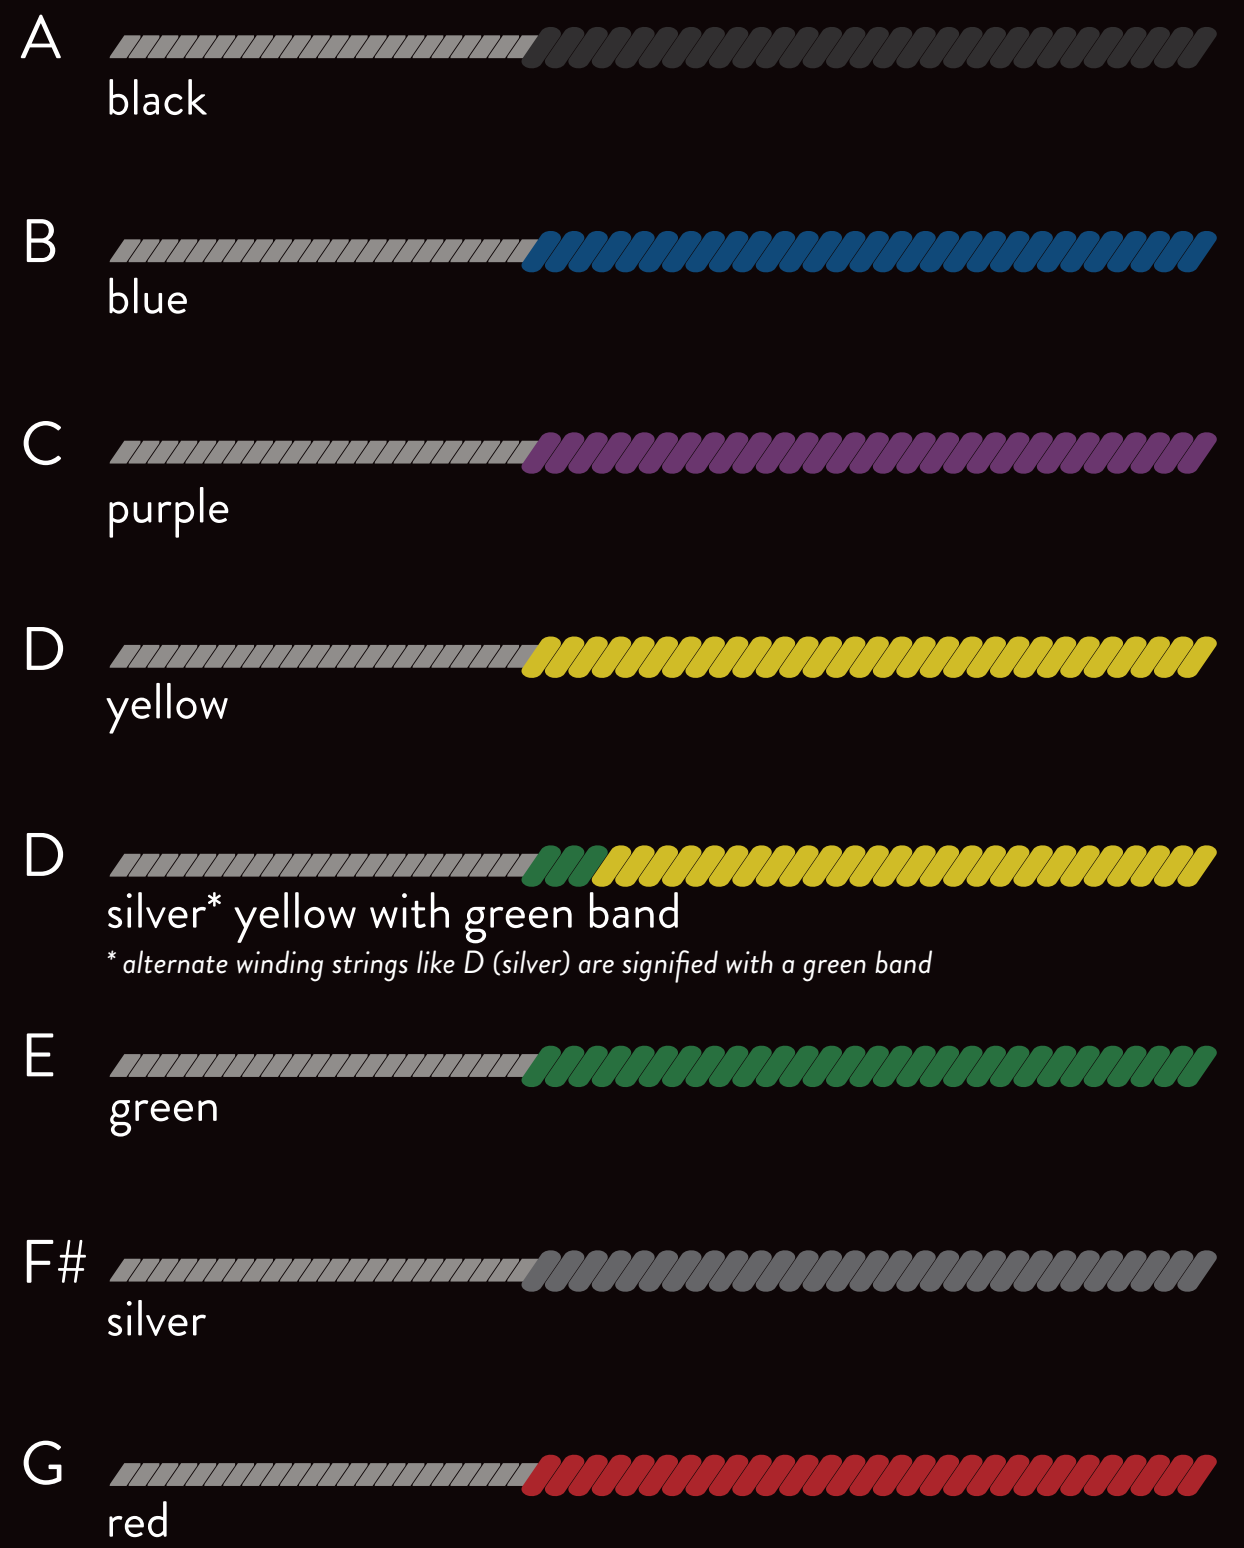

SILK COLOR CHART

PEG END

Silking color depicts string pitch

TENSION

Example depicts light (yellow), medium, and heavy (orange) tensions for all instruments

BALL END

Silking color depicts string brand