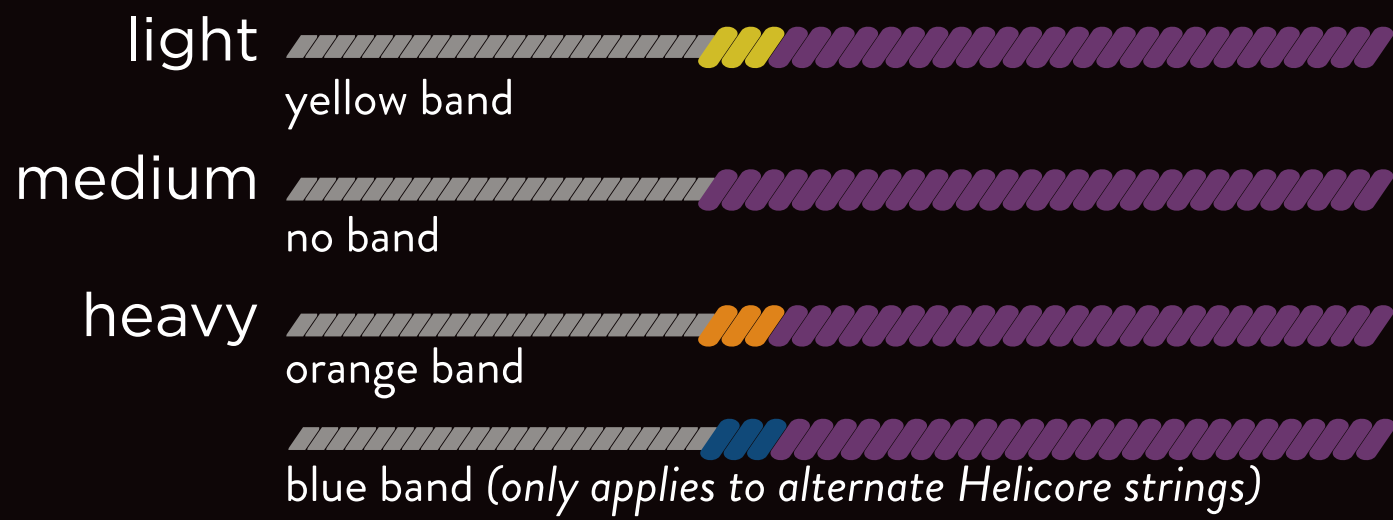

SILK COLOR CHART

PEG END

Silking color depicts string pitch

TENSION

Example depicts light (yellow), medium, and heavy (orange) tensions for all instruments

BALL END

Silking color depicts string brand